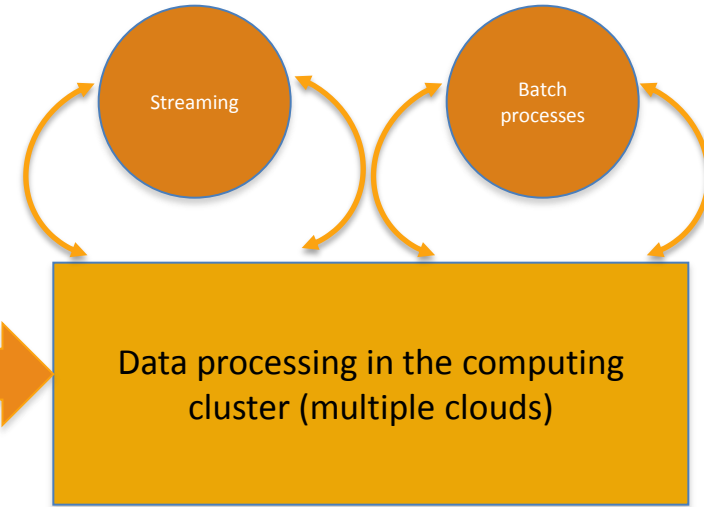

Securebox Edge Architecture

Securebox is a novel cloud-driven, low cost Security-as-a-Service solution that applies Software-Defined Networking (SDN) to improve network monitoring, security and management for smart IoT environment.