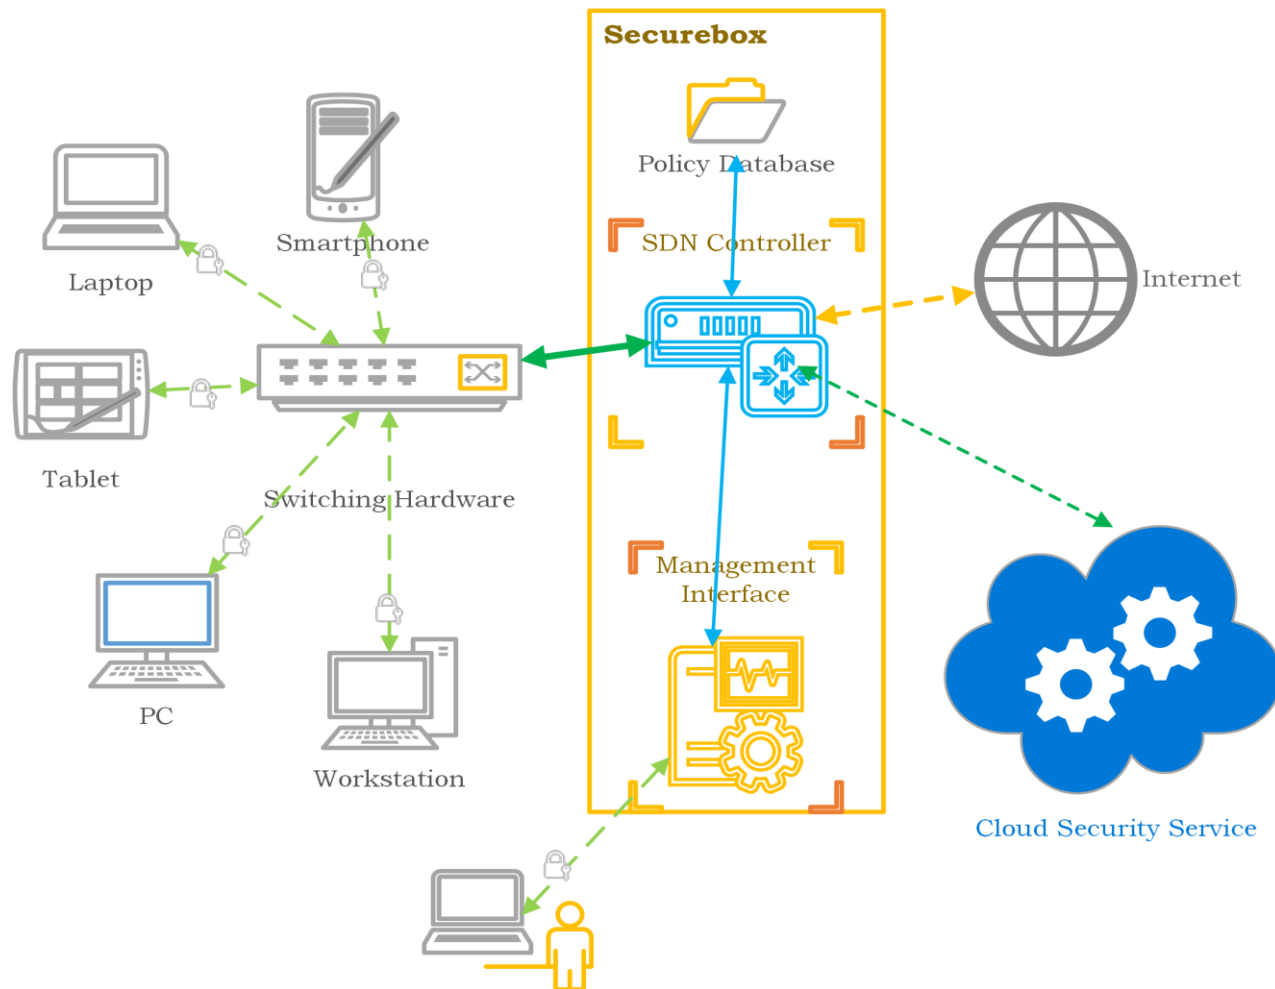

- **Other:**

- City of Oulu, FICORA, Finnish Defence Forces, YLE

5G TNF

5G Test Network Finland

5gtnf.fi

Research at University of Helsinki Department of Computer Science

Edge Analytics

Big Data Frameworks

Securebox Edge Architecture

Securebox is a novel cloud-driven, low cost Security-as-a-Service solution that applies Software-Defined Networking (SDN) to improve network monitoring, security and management for smart IoT environment.

Contacts: Aaron Yi Ding and prof. Sasu Tarkoma

SoftOffload

- SoftOffload is an open-source software defined platform for achieving intelligent mobile data offloading.
- It collects various traffic context from both end-users and network operators, and performs optimal mobile offloading to increase user-side throughput and reduce network congestion.
- Code and demo:
 - www.cs.helsinki.fi/group/eit-sdn/softoffload.html