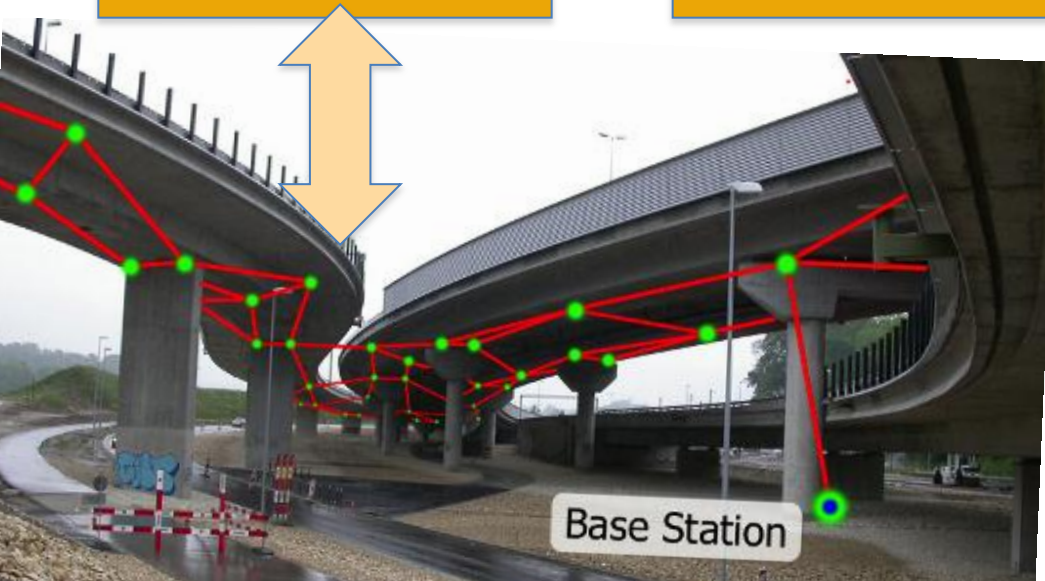

Securebox Edge Architecture

Securebox is a novel cloud-driven, low cost Security-as-a-Service solution that applies Software-Defined Networking (SDN) to improve network monitoring, security and management for smart IoT environment.