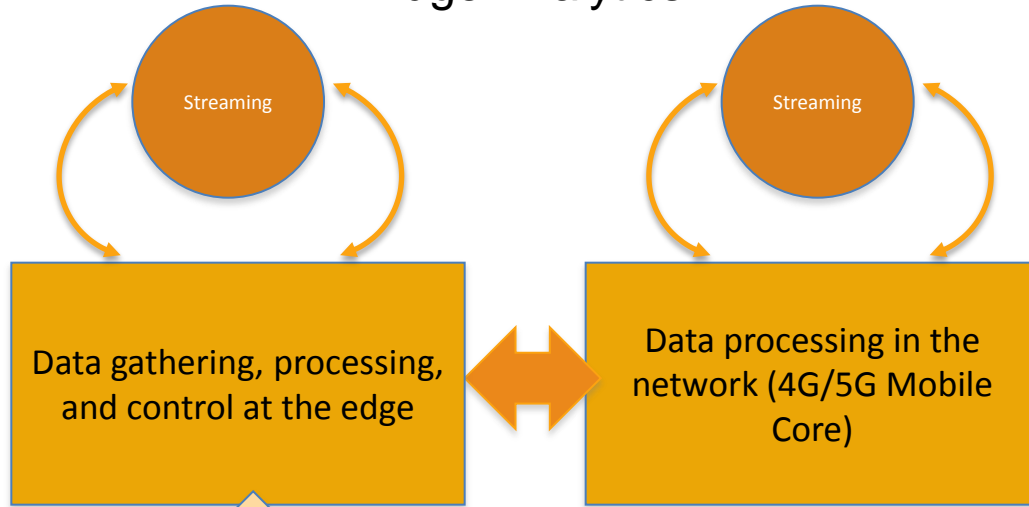

- Aalto University, Centria, University of Helsinki, Oulu University of Applied Sciences, Tampere University of Technology, Turku University of Applied Sciences, University of Oulu, University of Turku, VTT, Åbo Akademi University

- **Other:**

- City of Oulu, FICORA, Finnish Defence Forces, YLE

5G TNF

5G Test Network Finland

5gtnf.fi

Research at University of Helsinki Department of Computer Science

Edge Analytics

Big Data Frameworks

Securebox Edge Architecture

Securebox is a novel cloud-driven, low cost Security-as-a-Service solution that applies Software-Defined Networking (SDN) to improve network monitoring, security and management for smart IoT environment.

Contacts: Aaron Yi Ding and prof. Sasu Tarkoma

SoftOffload

- SoftOffload is an open-source software defined platform for achieving intelligent mobile data offloading.
- It collects various traffic context from both end-users and network operators, and performs optimal mobile offloading to increase user-side throughput and reduce network congestion.
- Code and demo:
 - www.cs.helsinki.fi/group/eit-sdn/softoffload.html